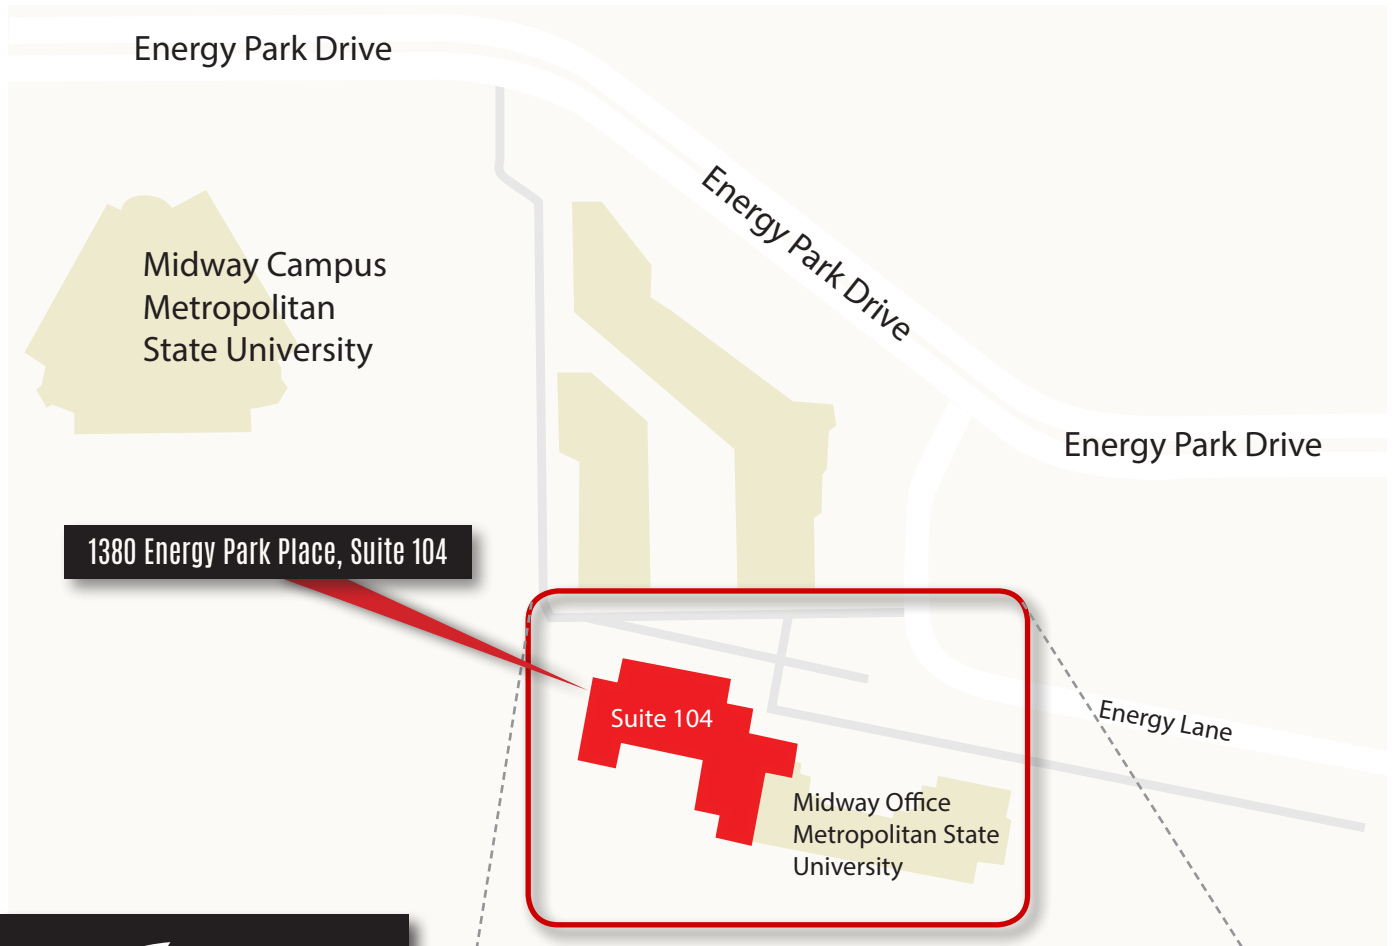

How to Find Us

Advance IT Minnesota

1380 Energy Park Place, Suite 104, St. Paul, MN 55106
(612) 659-7221

Advance IT Minnesota
Enhancing career and business success

1380 Energy Park Place, Suite 104
ENTRANCE